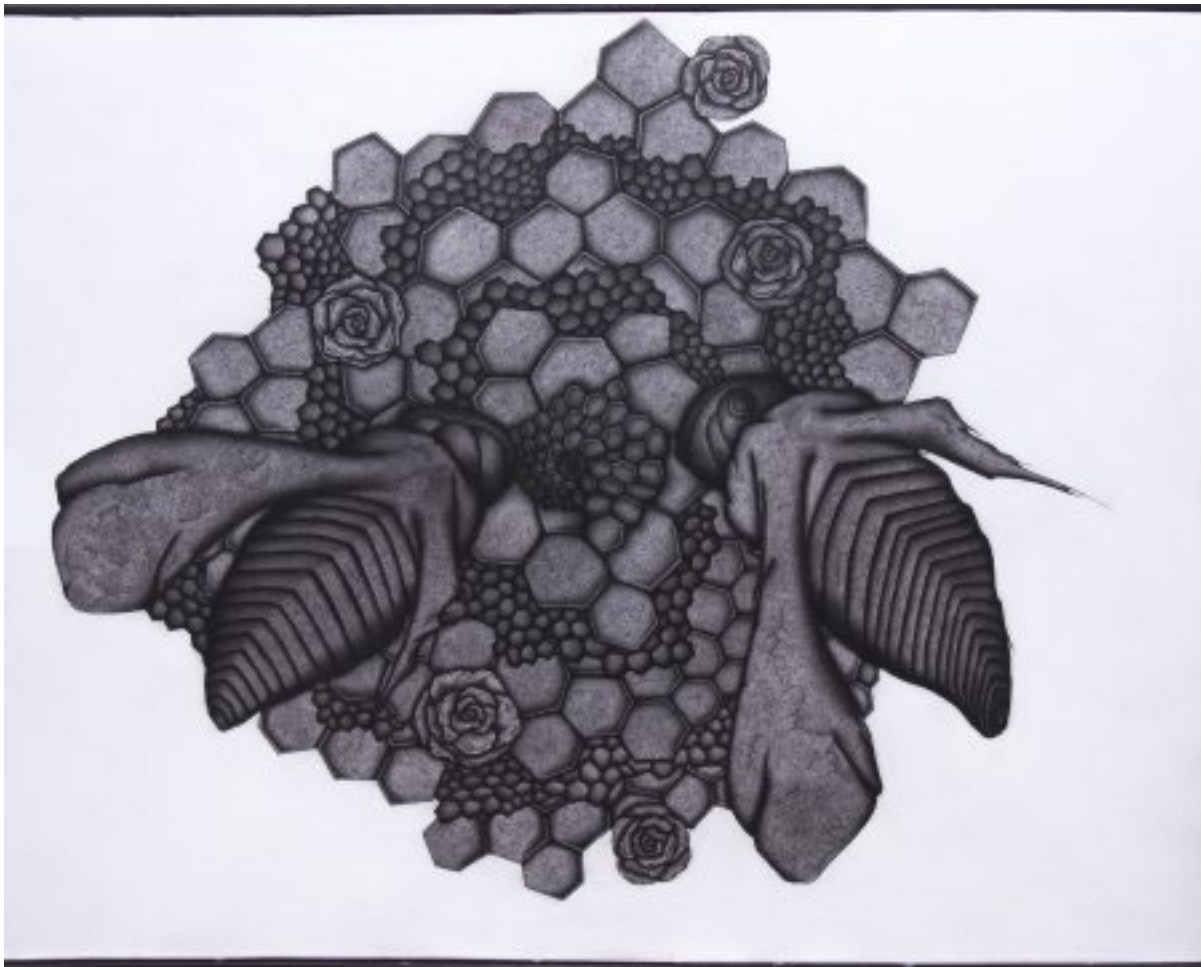

[30]

**SUICIDE FUN** 49,5×59

**Fred Farrow** - China

[31]

**DESATURATING VIOLENCE 80×120**

**Luca Piscitelli - Italia**

[32]

**MURKY BLOSSOMS - BLACK HONEY 80×60**